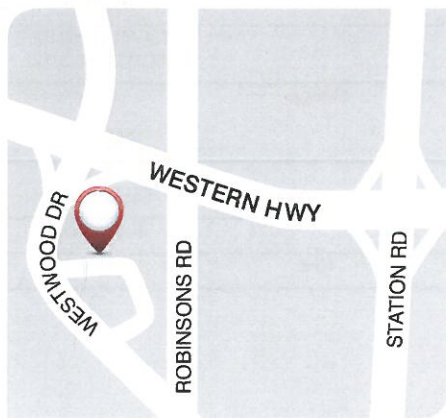

Sunshine  
Primary School

UNIFORM PRICE LIST 2016

Your school uniform is available  
online and at the PSW store in  
**DEER PARK.**

58 Westwood Drive, Ravenhall VIC 3023.  
Phone: (03) 9768 0342

**SUMMER TRADING HOURS\*** (5th Oct - April)